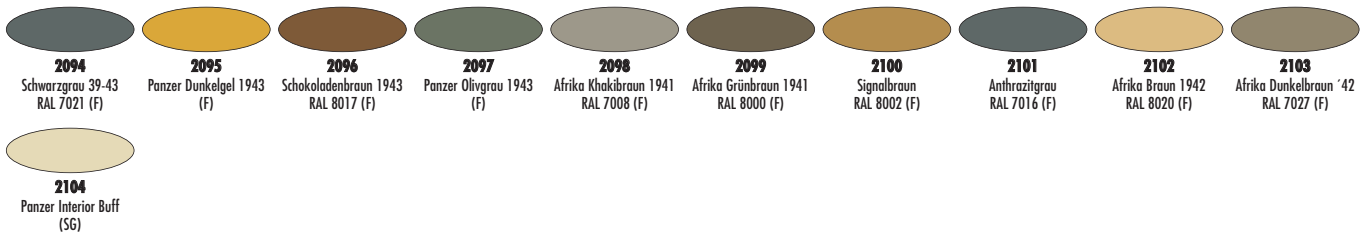

Model Master II

WWII German Panzer Colors: