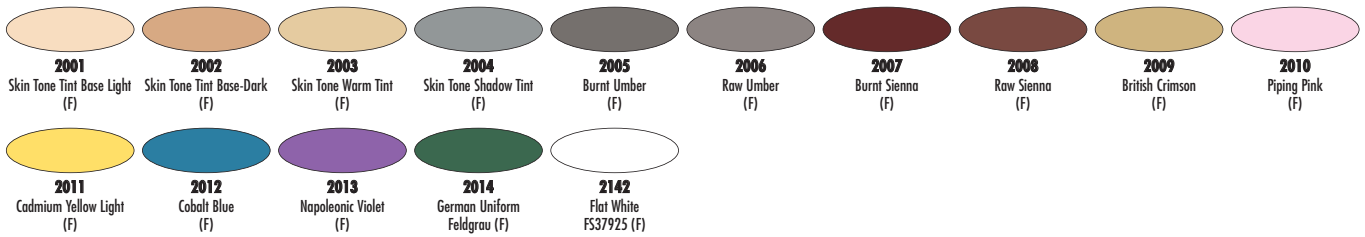

Model Master II

Figure Colors: