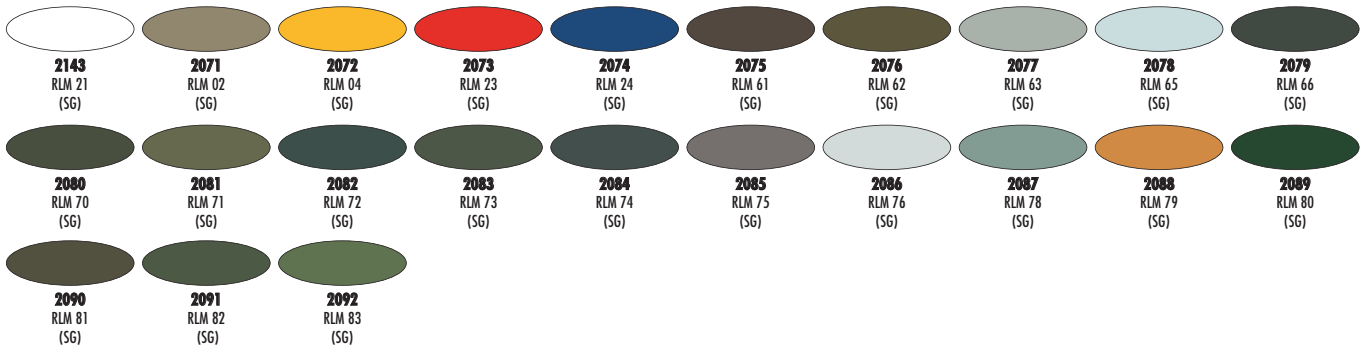

Model Master Fantasy Colors

 4350 Demon Red	 4351 Dragon Red	 4352 Bloode Red	 4353 Goblin Orange	 4354 Pumpkin Orange	 4355 Kirin Yellow	 4356 Sol Yellow	 4357 Luna Yellow	 4385 Aqua Green	 4386 Gin Green
 4387 Ogre Green	 4388 Carrion Green	 4389 Troll Green	 4390 Light Flesh	 4391 Flague Green	 4358 Canine Brown	 4359 Vermin Brown	 4360 Bear Brown	 4361 Lizard Brown	 4362 Ogre Brown
 4363 Sloth Brown	 4364 Sunburn	 4365 Burnt Brown	 4366 Ghoul Flesh	 4392 Bone	 4393 Wer Flesh	 4394 Dragon White	 4395 Wolves Gray	 4396 Djinni Light Gray	 4397 Dinosaur Gray
 4367 Orc Flesh	 4369 Centaur Flesh	 4369 Trident Pink	 4370 Warrior Purple	 4371 Night Purple	 4372 Driud Blue	 4373 Emperor Blue	 4374 Phthalo Blue	 4375 Savage Blue	 4376 Royal Blue
 4377 Marine Blue	 4378 Magical Blue	 4379 Morning Blue	 4380 Sky Blue	 4381 Falcon Turquoise	 4382 Angel Green	 4383 Slime Green	 4384 Dragon Green	 4398 Hobgoblin Gray	 4399 Sullen Gray
 4400 Dragon Black	 4401 Argent Silver	 4402 Armored Steel	 4403 Gunmetal	 4404 Brass	 4405 Copper	 4406 Burnished Gold	 4407 Shiny Gold	 4408 Aluminum	 4409 Primer

Model Master II

Figure Colors:

Lacquer Finishes & Thinner:

Decal Solutions:

FS Colors:

WWII US/United Kingdom Colors:

Modern Russian Colors:

Model Master II

WWII German Panzer Colors:

Modern Armor (Gulf War) Colors:

WWII Russian Colors:

WWII German Luftwaffe-RLM:

WWII Japanese Colors:

WWII French Colors:

WWII Italien Colors:

Model Master FS Colors