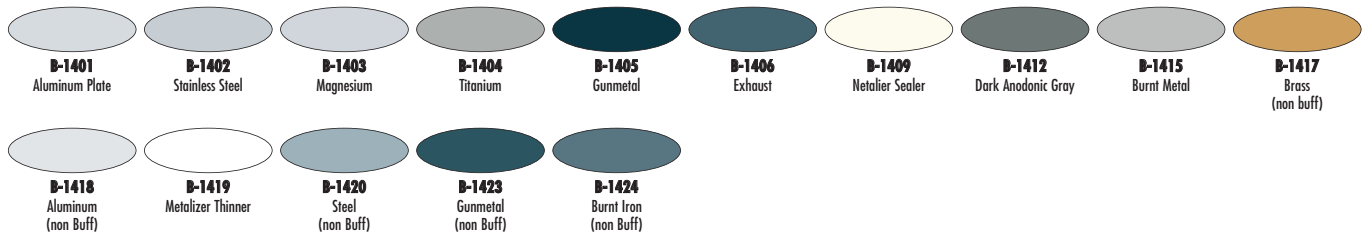

Model Master Metalizer