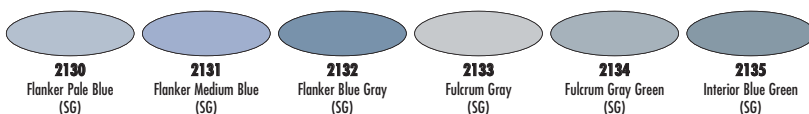

Model Master Fantasy Colors

 4350 Demon Red	 4351 Dragon Red	 4352 Bloode Red	 4353 Goblin Orange	 4354 Pumpkin Orange	 4355 Kirin Yellow	 4356 Sol Yellow	 4357 Luna Yellow	 4385 Aqua Green	 4386 Gin Green
 4387 Ogre Green	 4388 Carrion Green	 4389 Troll Green	 4390 Light Flesh	 4391 Flague Green	 4358 Canine Brown	 4359 Vermin Brown	 4360 Bear Brown	 4361 Lizard Brown	 4362 Ogre Brown
 4363 Sloth Brown	 4364 Sunburn	 4365 Burnt Brown	 4366 Ghoul Flesh	 4392 Bone	 4393 Wer Flesh	 4394 Dragon White	 4395 Wolves Gray	 4396 Djinni Light Gray	 4397 Dinosaur Gray
 4367 Orc Flesh	 4369 Centaur Flesh	 4369 Trident Pink	 4370 Warrior Purple	 4371 Night Purple	 4372 Driud Blue	 4373 Emperor Blue	 4374 Phthalo Blue	 4375 Savage Blue	 4376 Royal Blue
 4377 Marine Blue	 4378 Magical Blue	 4379 Morning Blue	 4380 Sky Blue	 4381 Falcon Turquoise	 4382 Angel Green	 4383 Slime Green	 4384 Dragon Green	 4398 Hobgoblin Gray	 4399 Sullen Gray
 4400 Dragon Black	 4401 Argent Silver	 4402 Armored Steel	 4403 Gunmetal	 4404 Brass	 4405 Copper	 4406 Burnished Gold	 4407 Shiny Gold	 4408 Aluminum	 4409 Primer

Model Master II

Figure Colors:

Lacquer Finishes & Thinner:

Decal Solutions:

FS Colors:

WWII US/United Kingdom Colors:

Modern Russian Colors:

Model Master II