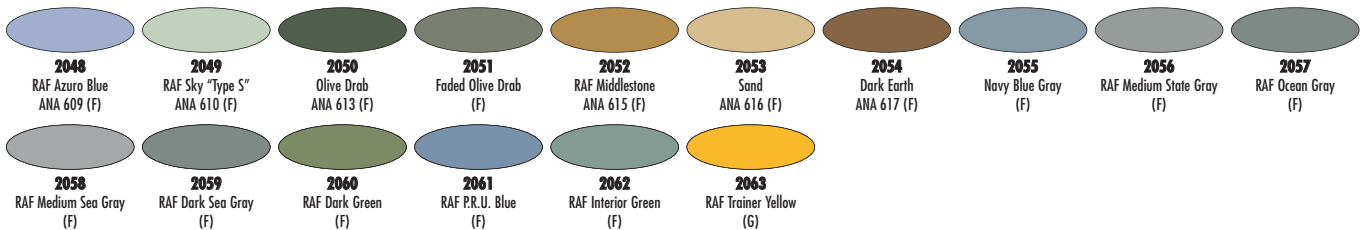

Model Master Acrylic Colors

Thinners & Cleaners

Model Master Marine Colors

Classic Marine Colors:

WWII Camouflage Colors

US Navy:

Imperial Japanese Navy:

Deutsche Kriegsmarine:

Model Master Fantasy Colors

 4350 Demon Red	 4351 Dragon Red	 4352 Bloode Red	 4353 Goblin Orange	 4354 Pumpkin Orange	 4355 Kirin Yellow	 4356 Sol Yellow	 4357 Luna Yellow	 4385 Aqua Green	 4386 Gin Green
 4387 Ogre Green	 4388 Carrion Green	 4389 Troll Green	 4390 Light Flesh	 4391 Flague Green	 4358 Canine Brown	 4359 Vermin Brown	 4360 Bear Brown	 4361 Lizard Brown	 4362 Ogre Brown
 4363 Sloth Brown	 4364 Sunburn	 4365 Burnt Brown	 4366 Ghoul Flesh	 4392 Bone	 4393 Wer Flesh	 4394 Dragon White	 4395 Wolves Gray	 4396 Djinni Light Gray	 4397 Dinosaur Gray
 4367 Orc Flesh	 4369 Centaur Flesh	 4369 Trident Pink	 4370 Warrior Purple	 4371 Night Purple	 4372 Driud Blue	 4373 Emperor Blue	 4374 Phthalo Blue	 4375 Savage Blue	 4376 Royal Blue
 4377 Marine Blue	 4378 Magical Blue	 4379 Morning Blue	 4380 Sky Blue	 4381 Falcon Turquoise	 4382 Angel Green	 4383 Slime Green	 4384 Dragon Green	 4398 Hobgoblin Gray	 4399 Sullen Gray
 4400 Dragon Black	 4401 Argent Silver	 4402 Armored Steel	 4403 Gunmetal	 4404 Brass	 4405 Copper	 4406 Burnished Gold	 4407 Shiny Gold	 4408 Aluminum	 4409 Primer

Model Master II

Figure Colors:

Lacquer Finishes & Thinner:

Decal Solutions:

FS Colors:

WWII US/United Kingdom Colors:

Modern Russian Colors:

Model Master II