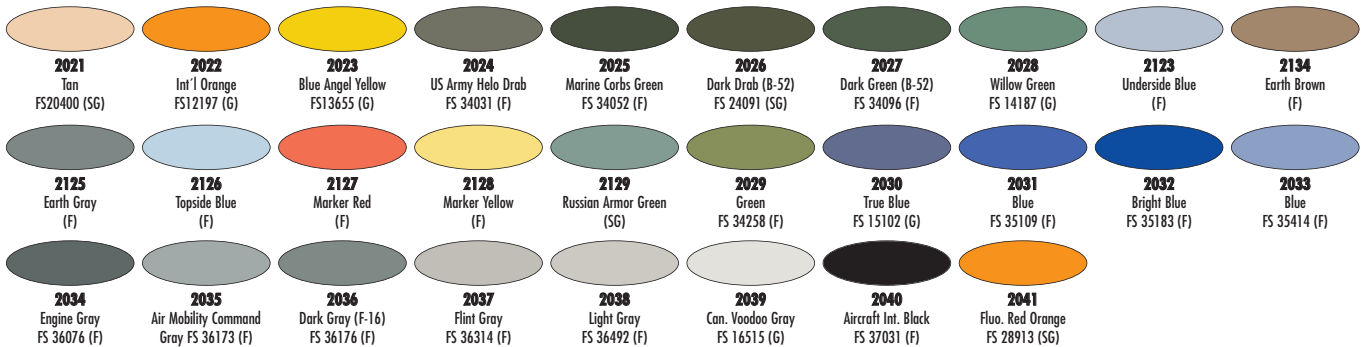

Model Master Fantasy Colors

 4350 Demon Red	 4351 Dragon Red	 4352 Bloode Red	 4353 Goblin Orange	 4354 Pumpkin Orange	 4355 Kirin Yellow	 4356 Sol Yellow	 4357 Luna Yellow	 4385 Aqua Green	 4386 Gin Green
 4387 Ogre Green	 4388 Carrion Green	 4389 Troll Green	 4390 Light Flesh	 4391 Flague Green	 4358 Canine Brown	 4359 Vermin Brown	 4360 Bear Brown	 4361 Lizard Brown	 4362 Ogre Brown
 4363 Sloth Brown	 4364 Sunburn	 4365 Burnt Brown	 4366 Ghoul Flesh	 4392 Bone	 4393 Wer Flesh	 4394 Dragon White	 4395 Wolves Gray	 4396 Djinni Light Gray	 4397 Dinosaur Gray
 4367 Orc Flesh	 4369 Centaur Flesh	 4369 Trident Pink	 4370 Warrior Purple	 4371 Night Purple	 4372 Driud Blue	 4373 Emperor Blue	 4374 Phthalo Blue	 4375 Savage Blue	 4376 Royal Blue
 4377 Marine Blue	 4378 Magical Blue	 4379 Morning Blue	 4380 Sky Blue	 4381 Falcon Turquoise	 4382 Angel Green	 4383 Slime Green	 4384 Dragon Green	 4398 Hobgoblin Gray	 4399 Sullen Gray
 4400 Dragon Black	 4401 Argent Silver	 4402 Armored Steel	 4403 Gunmetal	 4404 Brass	 4405 Copper	 4406 Burnished Gold	 4407 Shiny Gold	 4408 Aluminum	 4409 Primer

Model Master II

Figure Colors:

Lacquer Finishes & Thinner:

Decal Solutions:

FS Colors:

WWII US/United Kingdom Colors:

Modern Russian Colors:

Model Master II