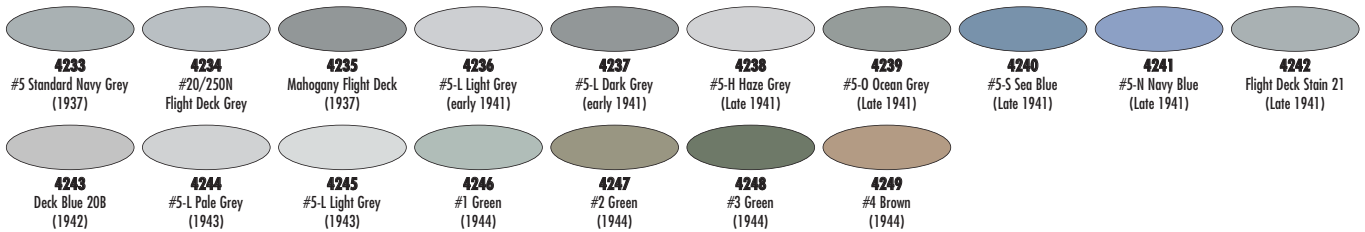

Model Master Acrylic Colors

Thinners & Cleaners

Model Master Marine Colors

Classic Marine Colors:

WWII Camouflage Colors

US Navy:

Imperial Japanese Navy:

Deutsche Kriegsmarine:

Model Master Fantasy Colors

 4350 Demon Red	 4351 Dragon Red	 4352 Bloode Red	 4353 Goblin Orange	 4354 Pumpkin Orange	 4355 Kirin Yellow	 4356 Sol Yellow	 4357 Luna Yellow	 4385 Aqua Green	 4386 Gin Green
 4387 Ogre Green	 4388 Carrion Green	 4389 Troll Green	 4390 Light Flesh	 4391 Flague Green	 4358 Canine Brown	 4359 Vermin Brown	 4360 Bear Brown	 4361 Lizard Brown	 4362 Ogre Brown
 4363 Sloth Brown	 4364 Sunburn	 4365 Burnt Brown	 4366 Ghoul Flesh	 4392 Bone	 4393 Wer Flesh	 4394 Dragon White	 4395 Wolves Gray	 4396 Djinni Light Gray	 4397 Dinosaur Gray
 4367 Orc Flesh	 4369 Centaur Flesh	 4369 Trident Pink	 4370 Warrior Purple	 4371 Night Purple	 4372 Driud Blue	 4373 Emperor Blue	 4374 Phthalo Blue	 4375 Savage Blue	 4376 Royal Blue
 4377 Marine Blue	 4378 Magical Blue	 4379 Morning Blue	 4380 Sky Blue	 4381 Falcon Turquoise	 4382 Angel Green	 4383 Slime Green	 4384 Dragon Green	 4398 Hobgoblin Gray	 4399 Sullen Gray
 4400 Dragon Black	 4401 Argent Silver	 4402 Armored Steel	 4403 Gunmetal	 4404 Brass	 4405 Copper	 4406 Burnished Gold	 4407 Shiny Gold	 4408 Aluminum	 4409 Primer